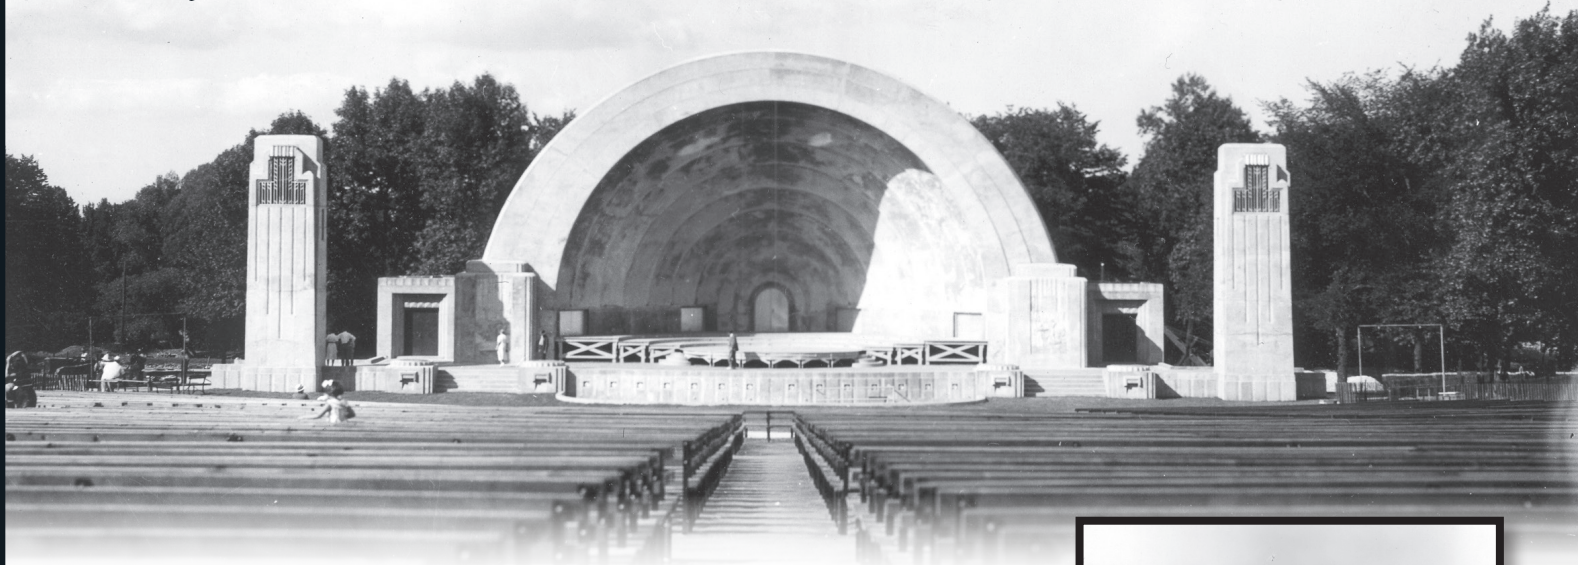

WASHINGTON PARK'S 125TH ANNIVERSARY

DID YOU KNOW?

- The City of Milwaukee acquired the land for the park in 1891.
- It was originally known as West Park.
- The initial design for the park was done by Frederick Law Olmsted, the nationally renowned landscape architect, who among his accomplishments, designed Central Park in New York City. (He was also retained to design Lake and Riverside Parks in Milwaukee).
- In 1900, it was renamed Washington Park and underwent considerable modifications from Olmsted's original design. The result was the development of Milwaukee's first zoo and the construction of athletic and sporting facilities.
- In 1937, it was turned over to the County as part of the consolidation of parks.
- In 1938, Music Under the Stars programming commenced in the new Emil Blatz Temple of Music - the famous bandshell!