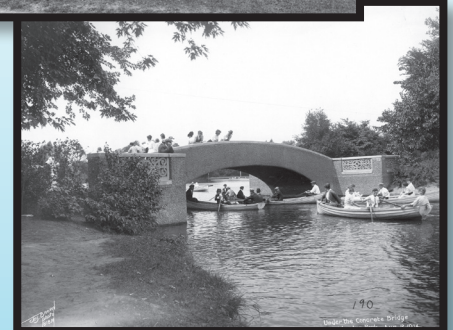

WASHINGTON PARK'S 125TH ANNIVERSARY

DID YOU KNOW?

- The City of Milwaukee acquired the land for the park in 1891.
- It was originally known as West Park.
- The initial design for the park was done by Frederick Law Olmsted, the nationally renowned landscape architect, who among his accomplishments, designed Central Park in New York City. (He was also retained to design Lake and Riverside Parks in Milwaukee).
- In 1900, it was renamed Washington Park and underwent considerable modifications from Olmsted's original design. The result was the development of Milwaukee's first zoo and the construction of athletic and sporting facilities.
- In 1937, it was turned over to the County as part of the consolidation of parks.
- In 1938, Music Under the Stars programming commenced in the new Emil Blatz Temple of Music - the famous bandshell!